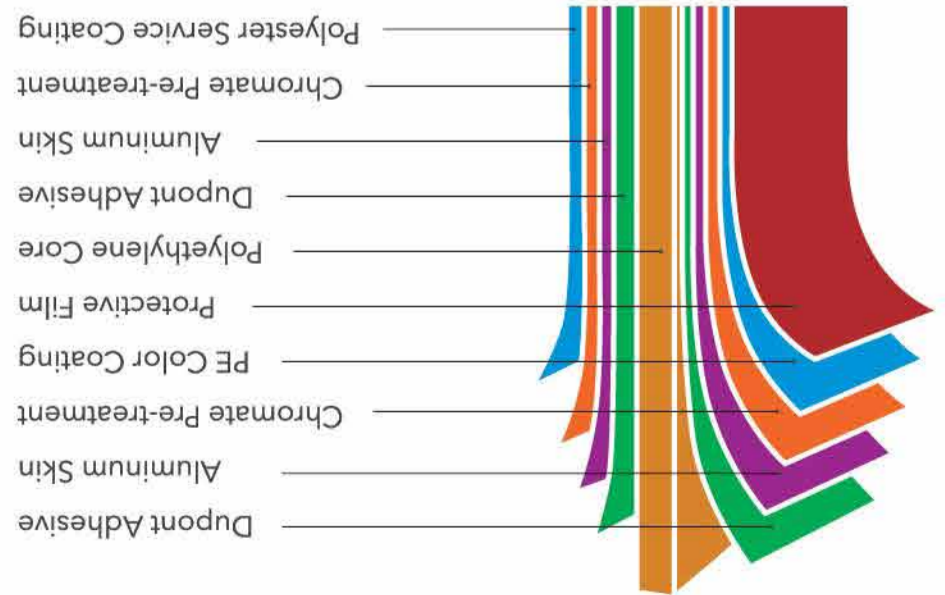

THE ANATOMY